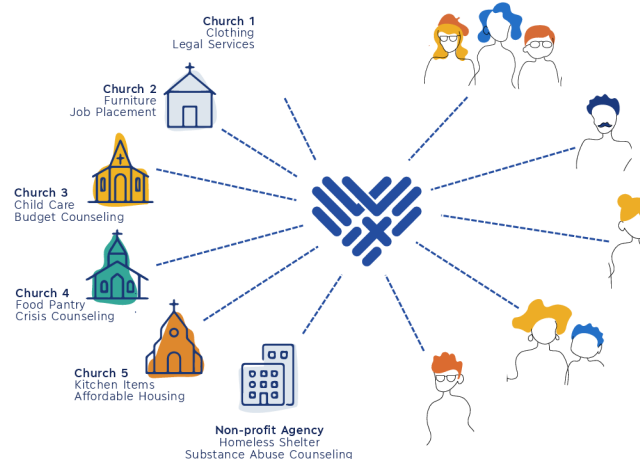

Different Elements for Church Engagement

Following our guiding principles to build hope through relationships rooted in Christ, Love INC helps build relationships between volunteers from partner churches and neighbors who struggle with life's challenges. Love INC serves churches by providing a model for your social outreach ministry. As a partner church, there are multiple ways to engage with the Love INC movement.

How to Become Involved as a Partner Church

Time

- Pray for Love INC on a regular basis
- Attend Love INC update meetings
- Share Love INC opportunities with entire congregation
- Join the Love INC Prayer Warrior group and pray for individual concerns
- Refer people who contact the church to the Love INC Connection Center

Talent

- Share volunteer opportunities with congregation that aligns with individual God-given talents
- Manage a Gap Ministry as community needs arise
- Host life-skills classes at your church

Treasure

- Participate in product drives
- Conduct a love offering on behalf of Love INC
- Encourage individual financial support for Love INC ministries
- Include Love INC as part of annual church budget
- Provide access to grant opportunities with endowment funds or other sources

Better Together

We are better able to become part of the solution in our community when we work together and combine resources for greater impact